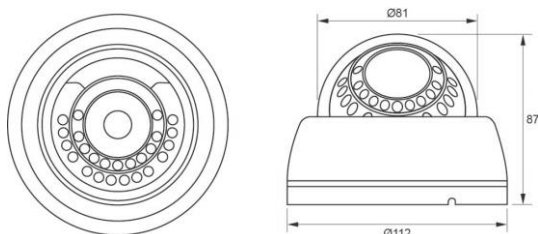

NETWORK IP CAMERA

HIP-HD24V/4K

8MP NETWORK IP IR DOME CAMERA

STARVIS **H.265** **WDR**

Features

- Sony STARVIS 8.51MP Image Sensor
- Ultra low light color camera(0.01lux/F1.2)
- Triple codec(H.265, H.264, MJPEG)
- Triple Stream
- Max 30fps @ 3,840x2160p
- Support Onvif/PoE
- DOL True WDR
- IR LED : 24 units(20m)
- True Day & Night
- Motorized VF Lens 3.6~11mm
- 3-Axis Gimbal Bracket

Camera Specifications

IMAGE	Image Sensor	Sony Starvis 8.51MP(1/2.5") Image Sensor
	Scan System	Progressive Scan
	Total Pixels	3864(H) x 2218(V), 8.57 Mega Pixels
	Effective Pixels	3864(H) x 2202(V), 8.51 Mega Pixels
Function	Day & Night	Auto / Day(Color) / Night(BW)
	Privacy Area	On / Off (8 Programmable Zones)
	Motion Detection	4 Zone, On / Off
	W D R	DOL True WDR
	3D DNR	2DNR, 3DNR
	S/N Ratio	More 52dB
	BLC	HLC, BLC
	Digital Zoom	16x
	Degof/LDS/Mirror	On / Off
	White Balance	ATW-Indoor/Outdoor, Shade, Clear sky, Fluorescent light, Light bulb, Flame, Manual
Lens	Focal Length	Motorized VF Lens 3.6~11mm
IR LEDs	IR LEDs	24 units
Electrical	Power Supply	DC12[V] ±10% / Max 750mA
Environmental	Operating Temp.	-10°C ~ +50°C
	Preservation Temp.	-20°C ~ +60°C
	Humidity	0% ~ 80%
Mechanical	Weight.	Approx. 350g

Network Specifications

System	OS	Embedded Linux
Network	Interface	RJ45 10/100/1000 Base-T
	Protocol	TCP/IP, UDP, IPv4/v6, HTTP, HTTPS, FTP, UpnP, RTP, RTSP, RTCP, DHCP, ARP, Zeroconf
	Onvif	ver18.06
	Simultaneous Access	Max. 10 user
Video	Compress Format	H.265 Main Profile, H.264(High, Main, Base Line Profile), MJPEG
	Resolution	3840x2160(4K), 2592x1944(5M), 2048x1536(QXGA), 1920x1080(FHD), 1280x1024(SXGA), 1280x720(HD), 704x480(4CIF/NT), 704x576(4CIF/PAL) 640x480(VGA), 352x288(CIF), 320x240(QVGA)
	Frame Rate	Max. 30fps @all resolution
	Streaming	Simultaneously H.265 and MJPEG (Triple Streaming), Simultaneously H.264 and MJPEG (Triple Streaming), Independent Frame Rate and Bandwidth Control, VBR/CBR Mode
Audio	Compress Format	G.711 u-law
	Streaming	Two way
Event	Sensor In	1(NC/NO)
	Alarm Out	1 (Digital Output, Open Collector)
Web Browser	OS	Windows 7, 8, 10
	Manager	IE(over 11), Firefox, Safari, Opera
	Viewer	IE only (Active-X)

*Specification and Design are subject to change without notice